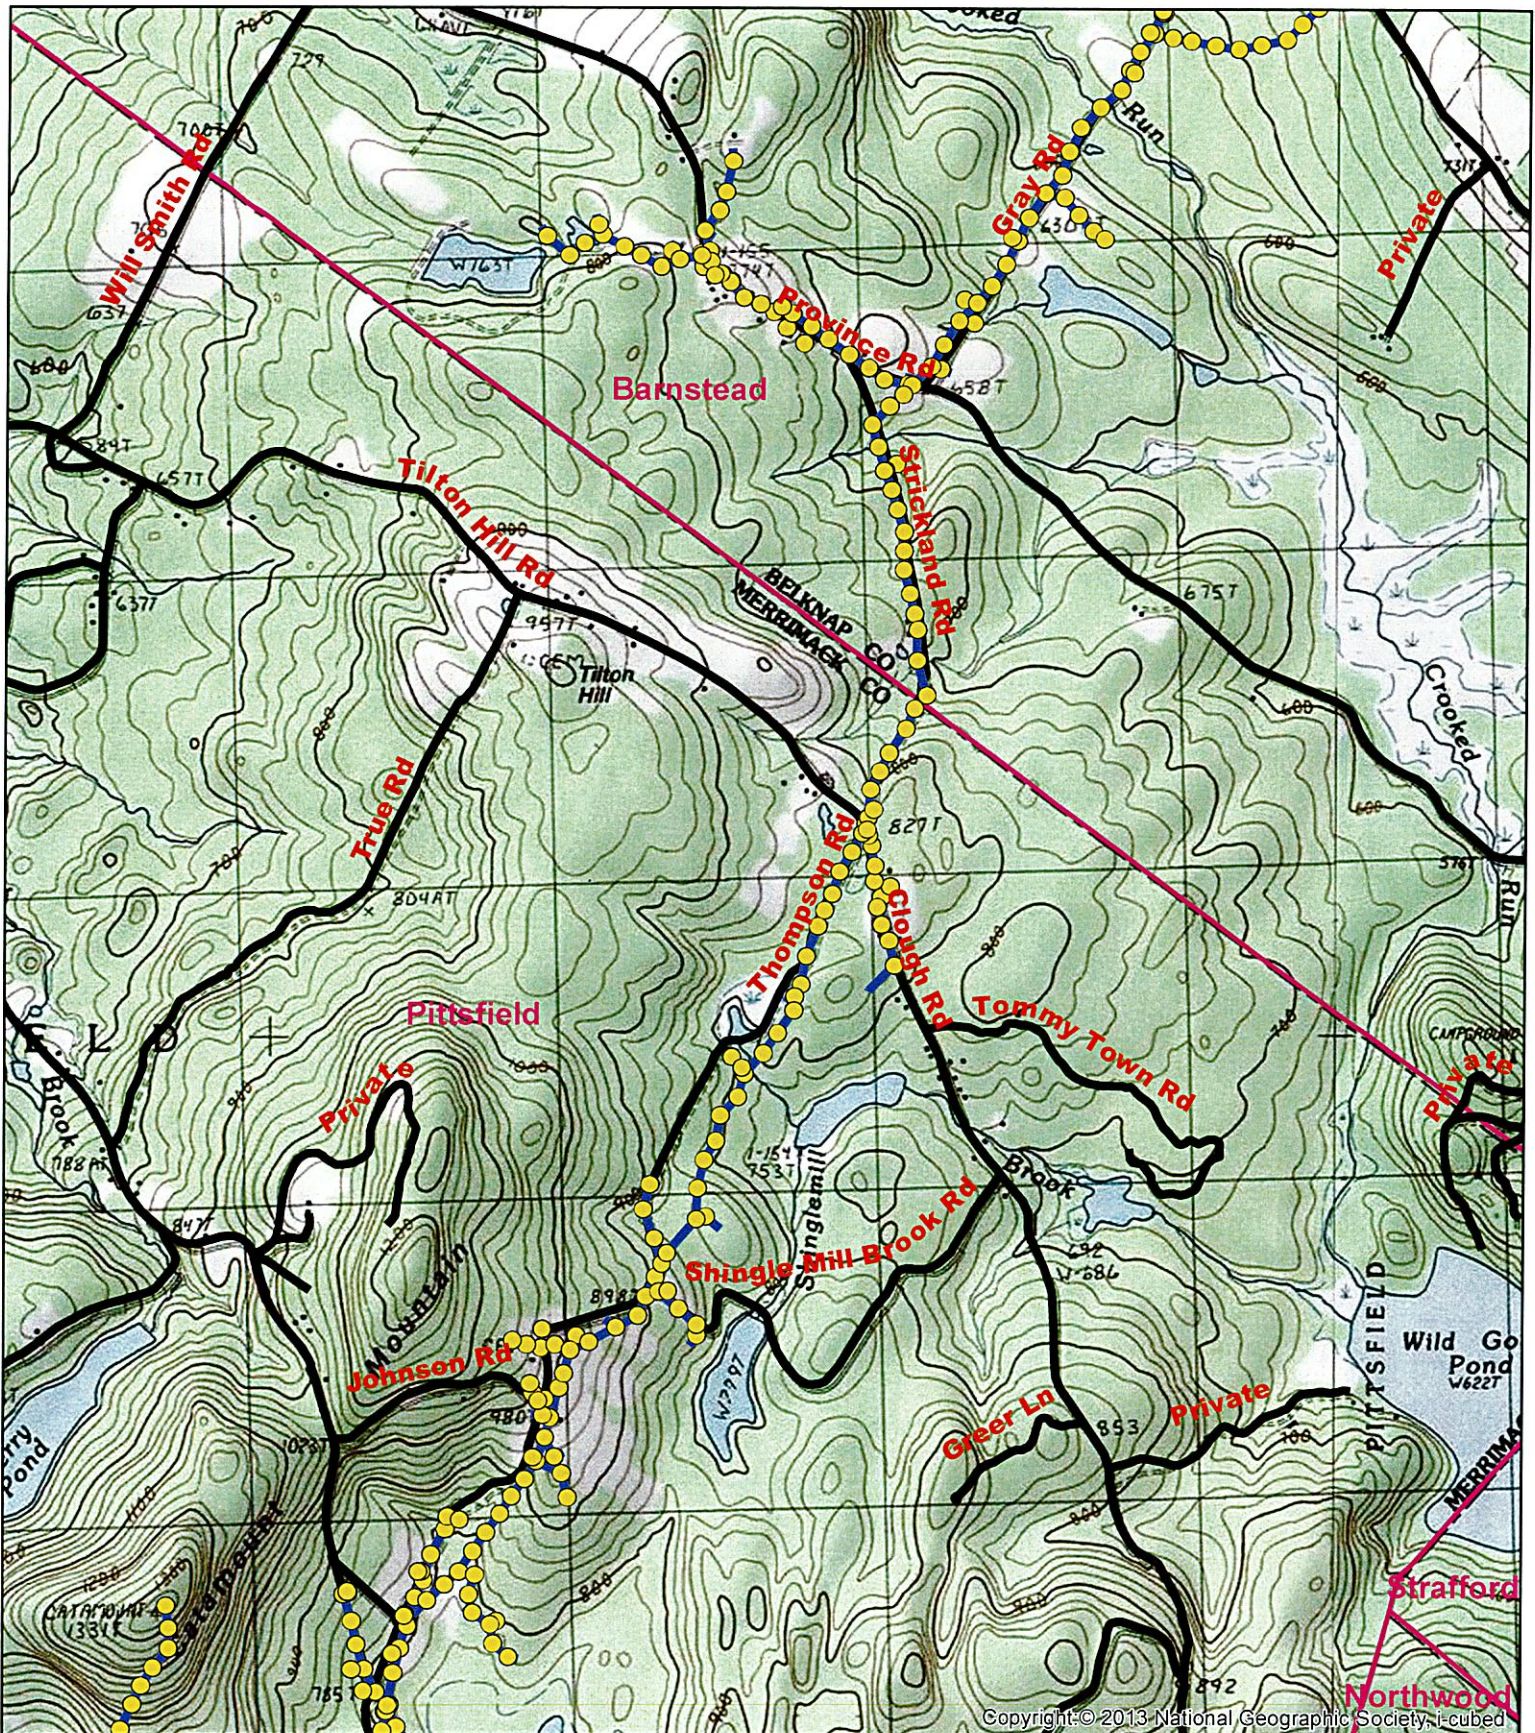

BS13 Feeder 3 Line
 Barnstead, Deerfield, Epsom, Northwood, Pittsfield
 2023 Treatment Map
 224.45 Potential Acres
 Alton / Raymond District

- Legend
- BS13_Feeder_3_Line_and_Taps_Poles_Deerfield_Northwood_Epsom_Barnstead_Pittsfield
 - BS13_Feeder_3_Line_and_Taps_Spans_Deerfield_Northwood_Epsom_Barnstead_Pittsfield

BS13 Feeder 3 Line
Barnstead, Deerfield, Epsom, Northwood, Pittsfield
2023 Treatment Map
224.45 Potential Acres
Alton / Raymond District

1:24,000

Legend

- BS13_Feeder_3_Line_and_Taps_Poles_Deerfield_Northwood_Epsom_Barnstead_Pittsfield
- BS13_Feeder_3_Line_and_Taps_Spans_Deerfield_Northwood_Epsom_Barnstead_Pittsfield

Copyright © 2013 National Geographic Society, I-cubed

BS13 Feeder 3 Line
 Barnstead, Deerfield, Epsom, Northwood, Pittsfield
 2023 Treatment Map
 224.45 Potential Acres
 Alton / Raymond District

- Legend
- BS13_Feeder_3_Line_and_Taps_Poles_Deerfield_Northwood_Epsom_Barnstead_Pittsfield
 - BS13_Feeder_3_Line_and_Taps_Spans_Deerfield_Northwood_Epsom_Barnstead_Pittsfield

BS13 Feeder 3 Line
 Barnstead, Deerfield, Epsom, Northwood, Pittsfield
 2023 Treatment Map
 224.45 Potential Acres
 Alton / Raymond District

- Legend**
- BS13_Feeder_3_Line_and_Taps_Poles_Deerfield_Northwood_Epsom_Barnstead_Pittsfield
 - BS13_Feeder_3_Line_and_Taps_Spans_Deerfield_Northwood_Epsom_Barnstead_Pittsfield