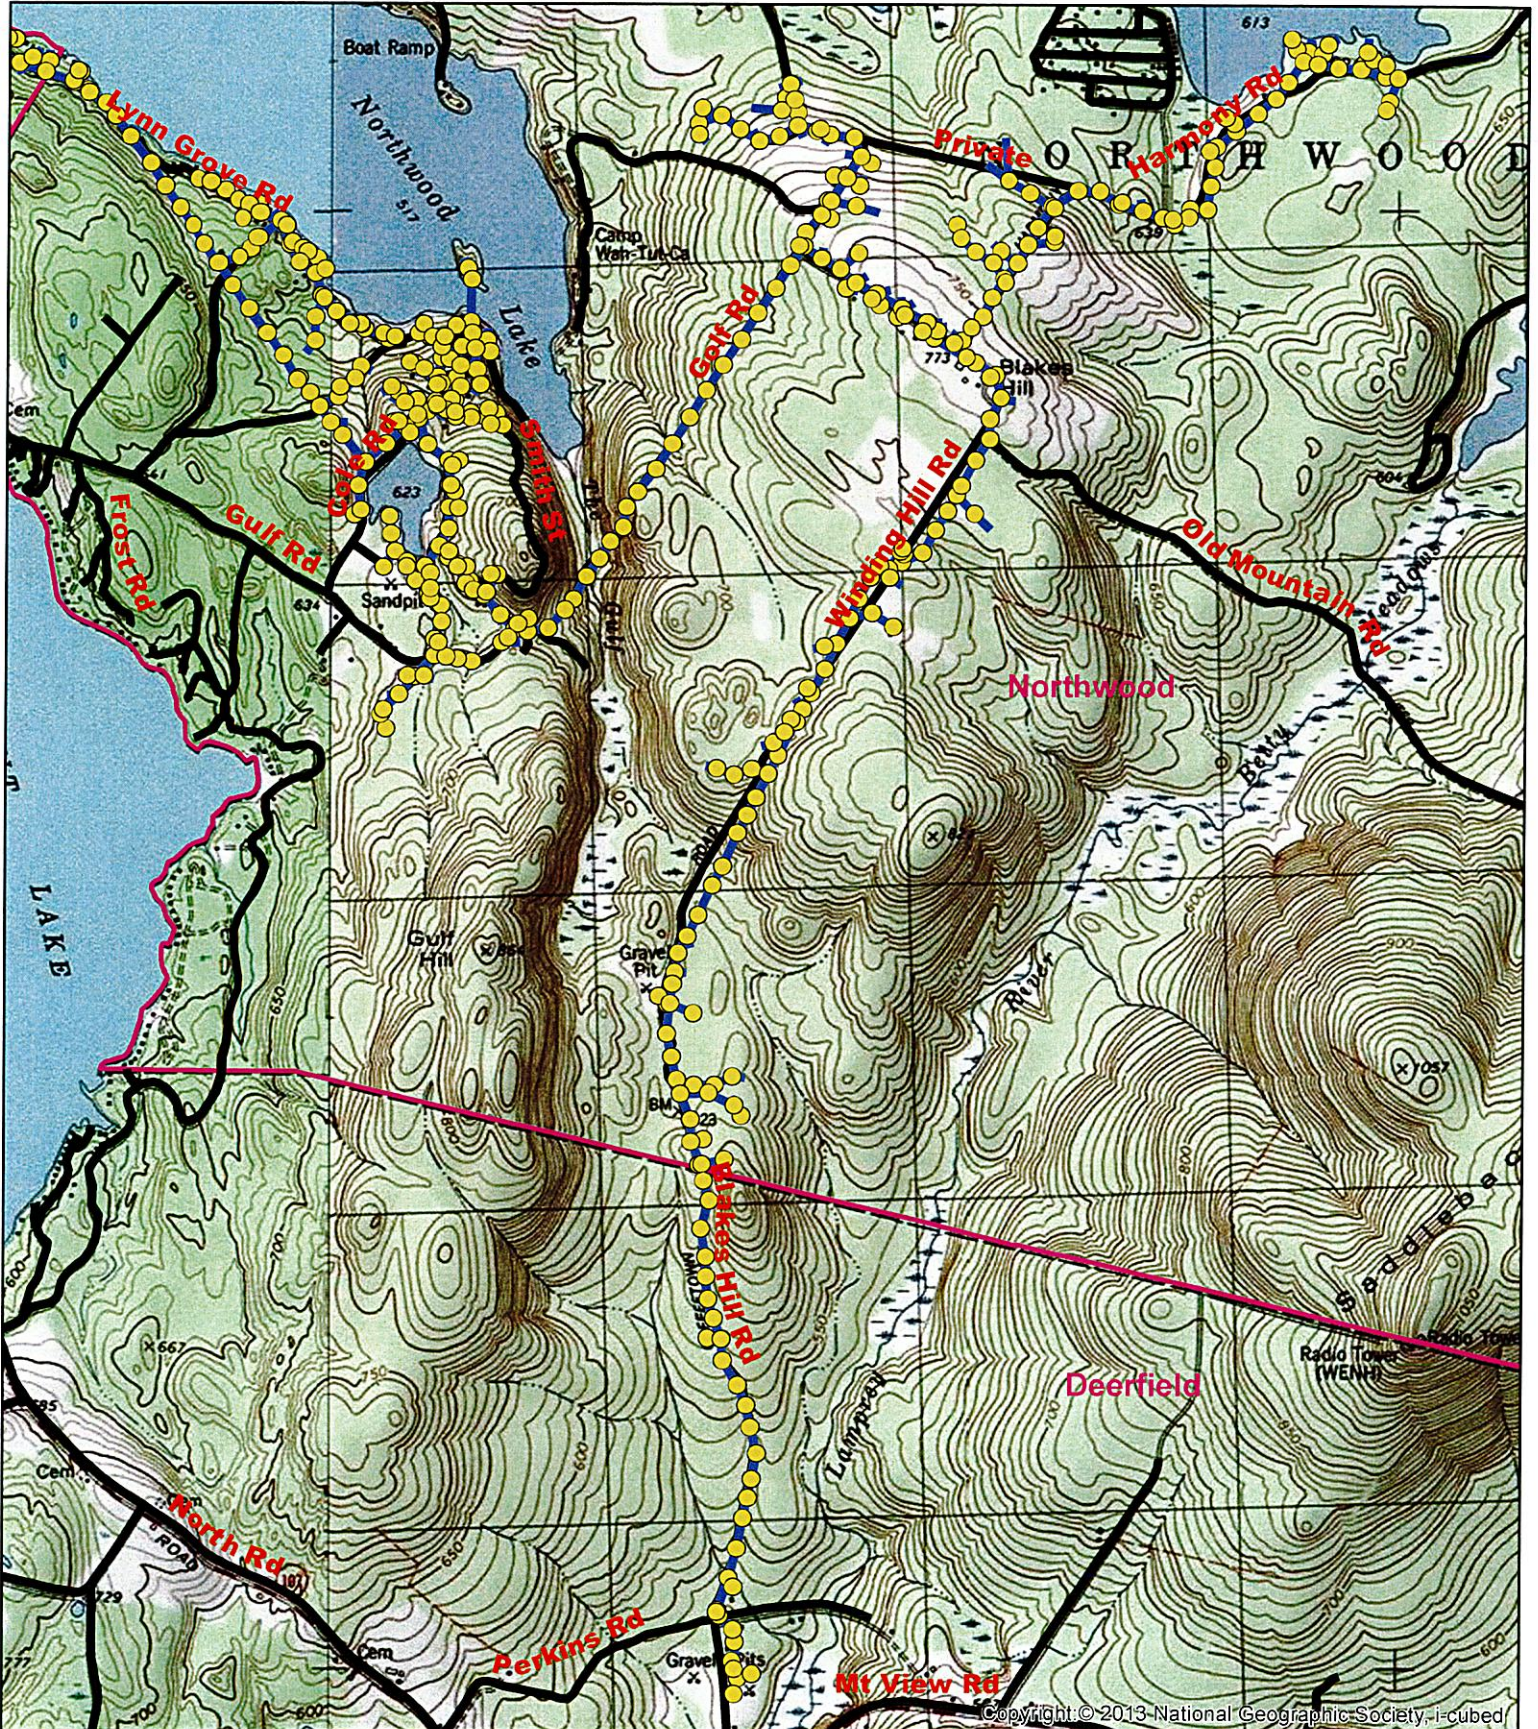

BS13 Feeder 3 Line
 Barnstead, Deerfield, Epsom, Northwood, Pittsfield
 2023 Treatment Map
 224.45 Potential Acres
 Alton / Raymond District

- Legend
- BS13_Feeder_3_Line_and_Taps_Poles_Deerfield_Northwood_Epsom_Barnstead_Pittsfield
 - BS13_Feeder_3_Line_and_Taps_Spans_Deerfield_Northwood_Epsom_Barnstead_Pittsfield

BS13 Feeder 3 Line
Barnstead, Deerfield, Epsom, Northwood, Pittsfield
2023 Treatment Map
224.45 Potential Acres
Alton / Raymond District

1:24,000

Legend

- BS13_Feeder_3_Line_and_Taps_Poles_Deerfield_Northwood_Epsom_Barnstead_Pittsfield
- BS13_Feeder_3_Line_and_Taps_Spans_Deerfield_Northwood_Epsom_Barnstead_Pittsfield

Copyright © 2013 National Geographic Society, I-cubed

BS13 Feeder 3 Line
 Barnstead, Deerfield, Epsom, Northwood, Pittsfield
 2023 Treatment Map
 224.45 Potential Acres
 Alton / Raymond District

1:24,000