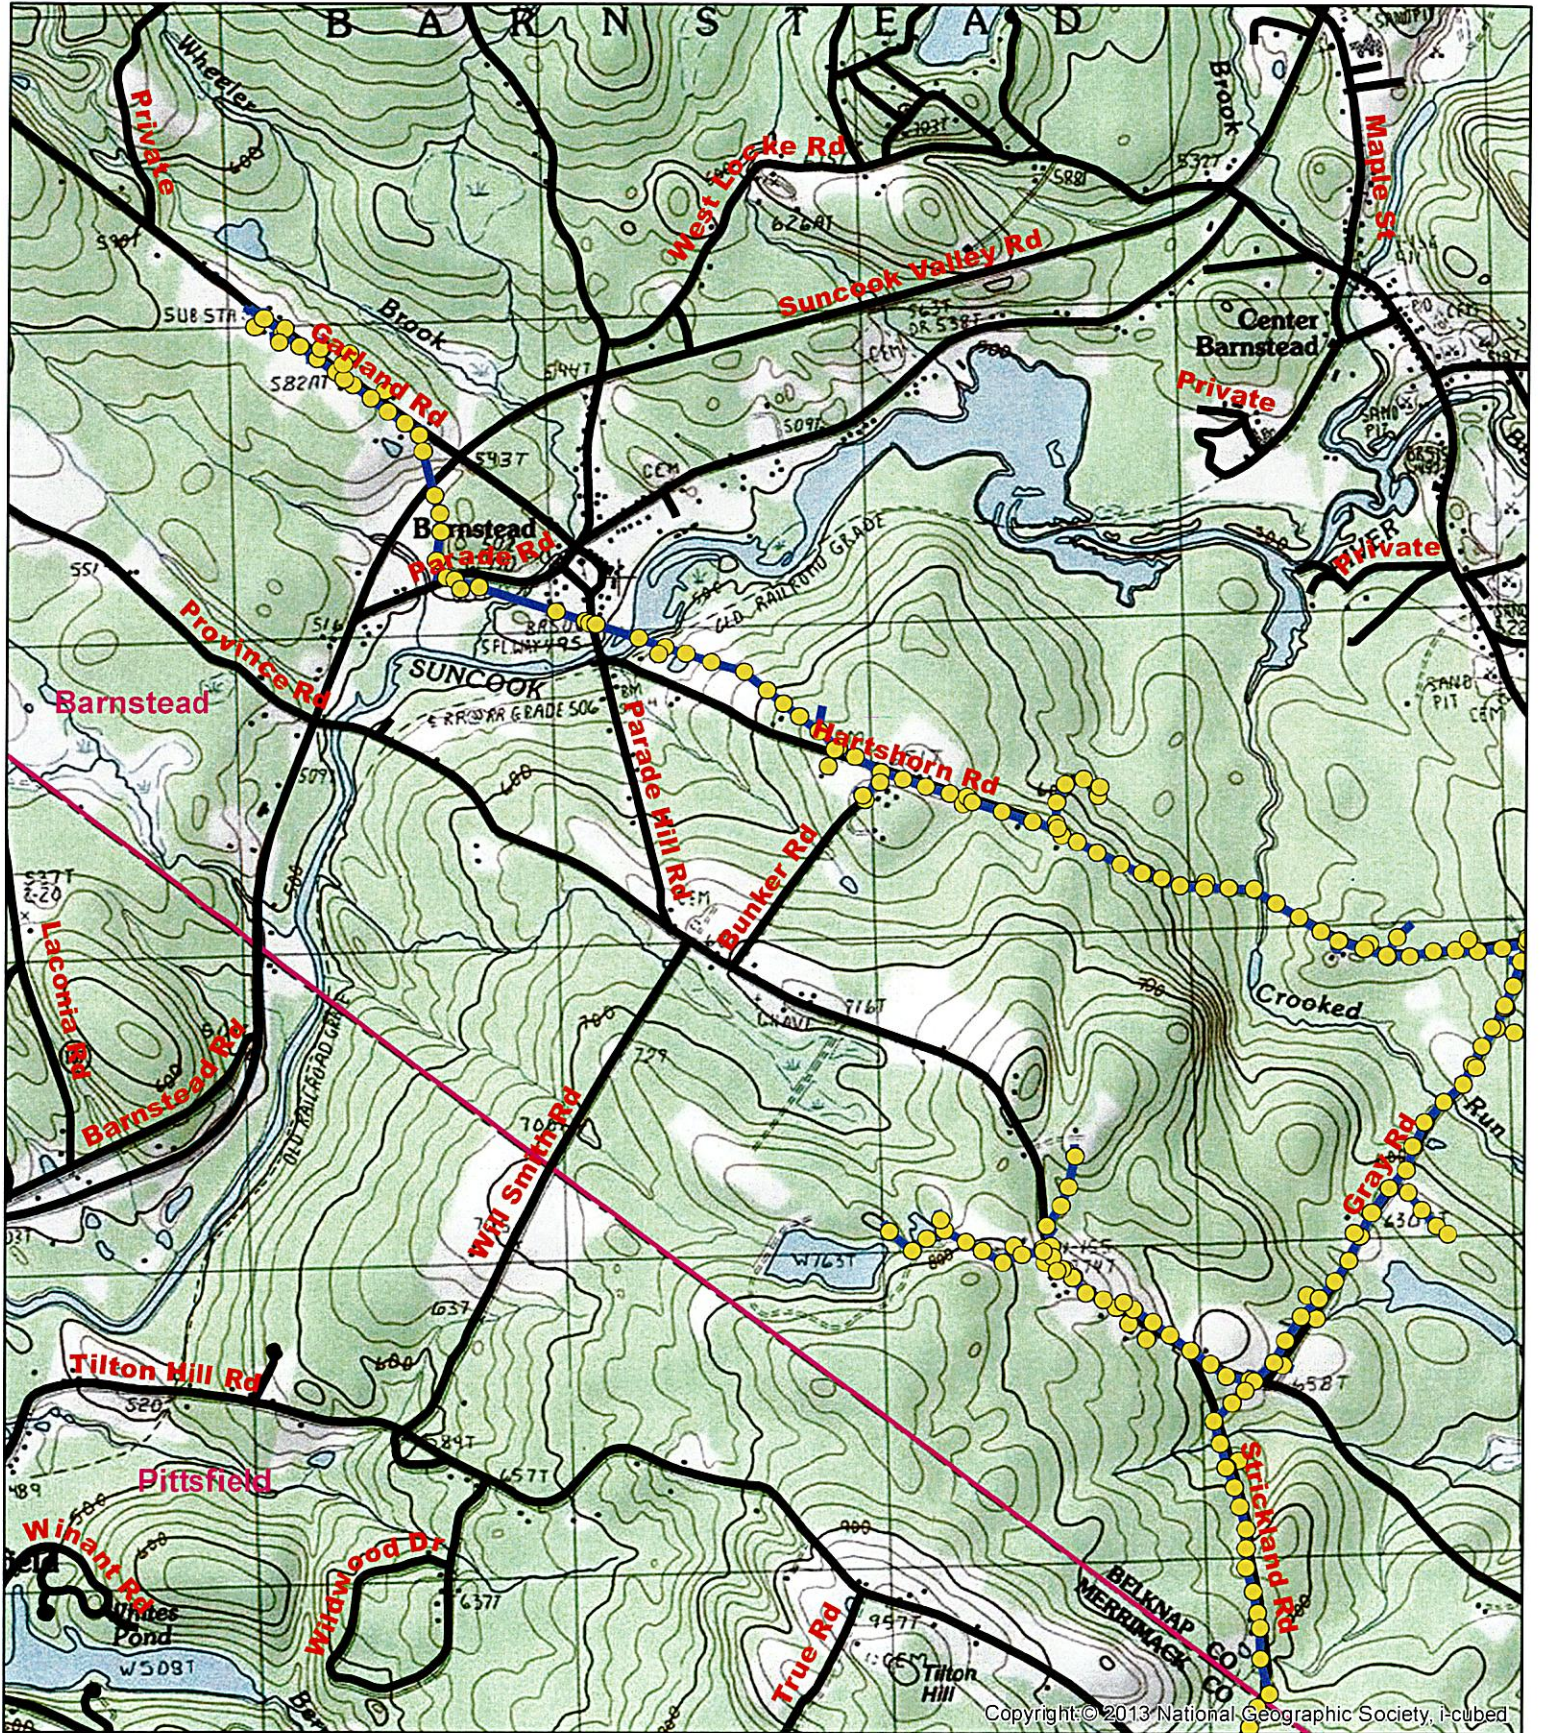

BS13 Feeder 3 Line
 Barnstead, Deerfield, Epsom, Northwood, Pittsfield
 2023 Treatment Map
 224.45 Potential Acres
 Alton / Raymond District

- Legend
- BS13_Feeder_3_Line_and_Taps_Poles_Deerfield_Northwood_Epsom_Barnstead_Pittsfield
 - BS13_Feeder_3_Line_and_Taps_Spans_Deerfield_Northwood_Epsom_Barnstead_Pittsfield

BS13 Feeder 3 Line
Barnstead, Deerfield, Epsom, Northwood, Pittsfield
2023 Treatment Map
224.45 Potential Acres
Alton / Raymond District

1:24,000

Legend

- BS13_Feeder_3_Line_and_Taps_Poles_Deerfield_Northwood_Epsom_Barnstead_Pittsfield
- BS13_Feeder_3_Line_and_Taps_Spans_Deerfield_Northwood_Epsom_Barnstead_Pittsfield

Copyright © 2013 National Geographic Society, I-cubed

BS13 Feeder 3 Line
 Barnstead, Deerfield, Epsom, Northwood, Pittsfield
 2023 Treatment Map
 224.45 Potential Acres
 Alton / Raymond District

- Legend
- BS13_Feeder_3_Line_and_Taps_Poles_Deerfield_Northwood_Epsom_Barnstead_Pittsfield
 - BS13_Feeder_3_Line_and_Taps_Spans_Deerfield_Northwood_Epsom_Barnstead_Pittsfield

BS13 Feeder 3 Line
 Barnstead, Deerfield, Epsom, Northwood, Pittsfield
 2023 Treatment Map
 224.45 Potential Acres
 Alton / Raymond District

- Legend**
- BS13_Feeder_3_Line_and_Taps_Poles_Deerfield_Northwood_Epsom_Barnstead_Pittsfield
 - BS13_Feeder_3_Line_and_Taps_Spans_Deerfield_Northwood_Epsom_Barnstead_Pittsfield