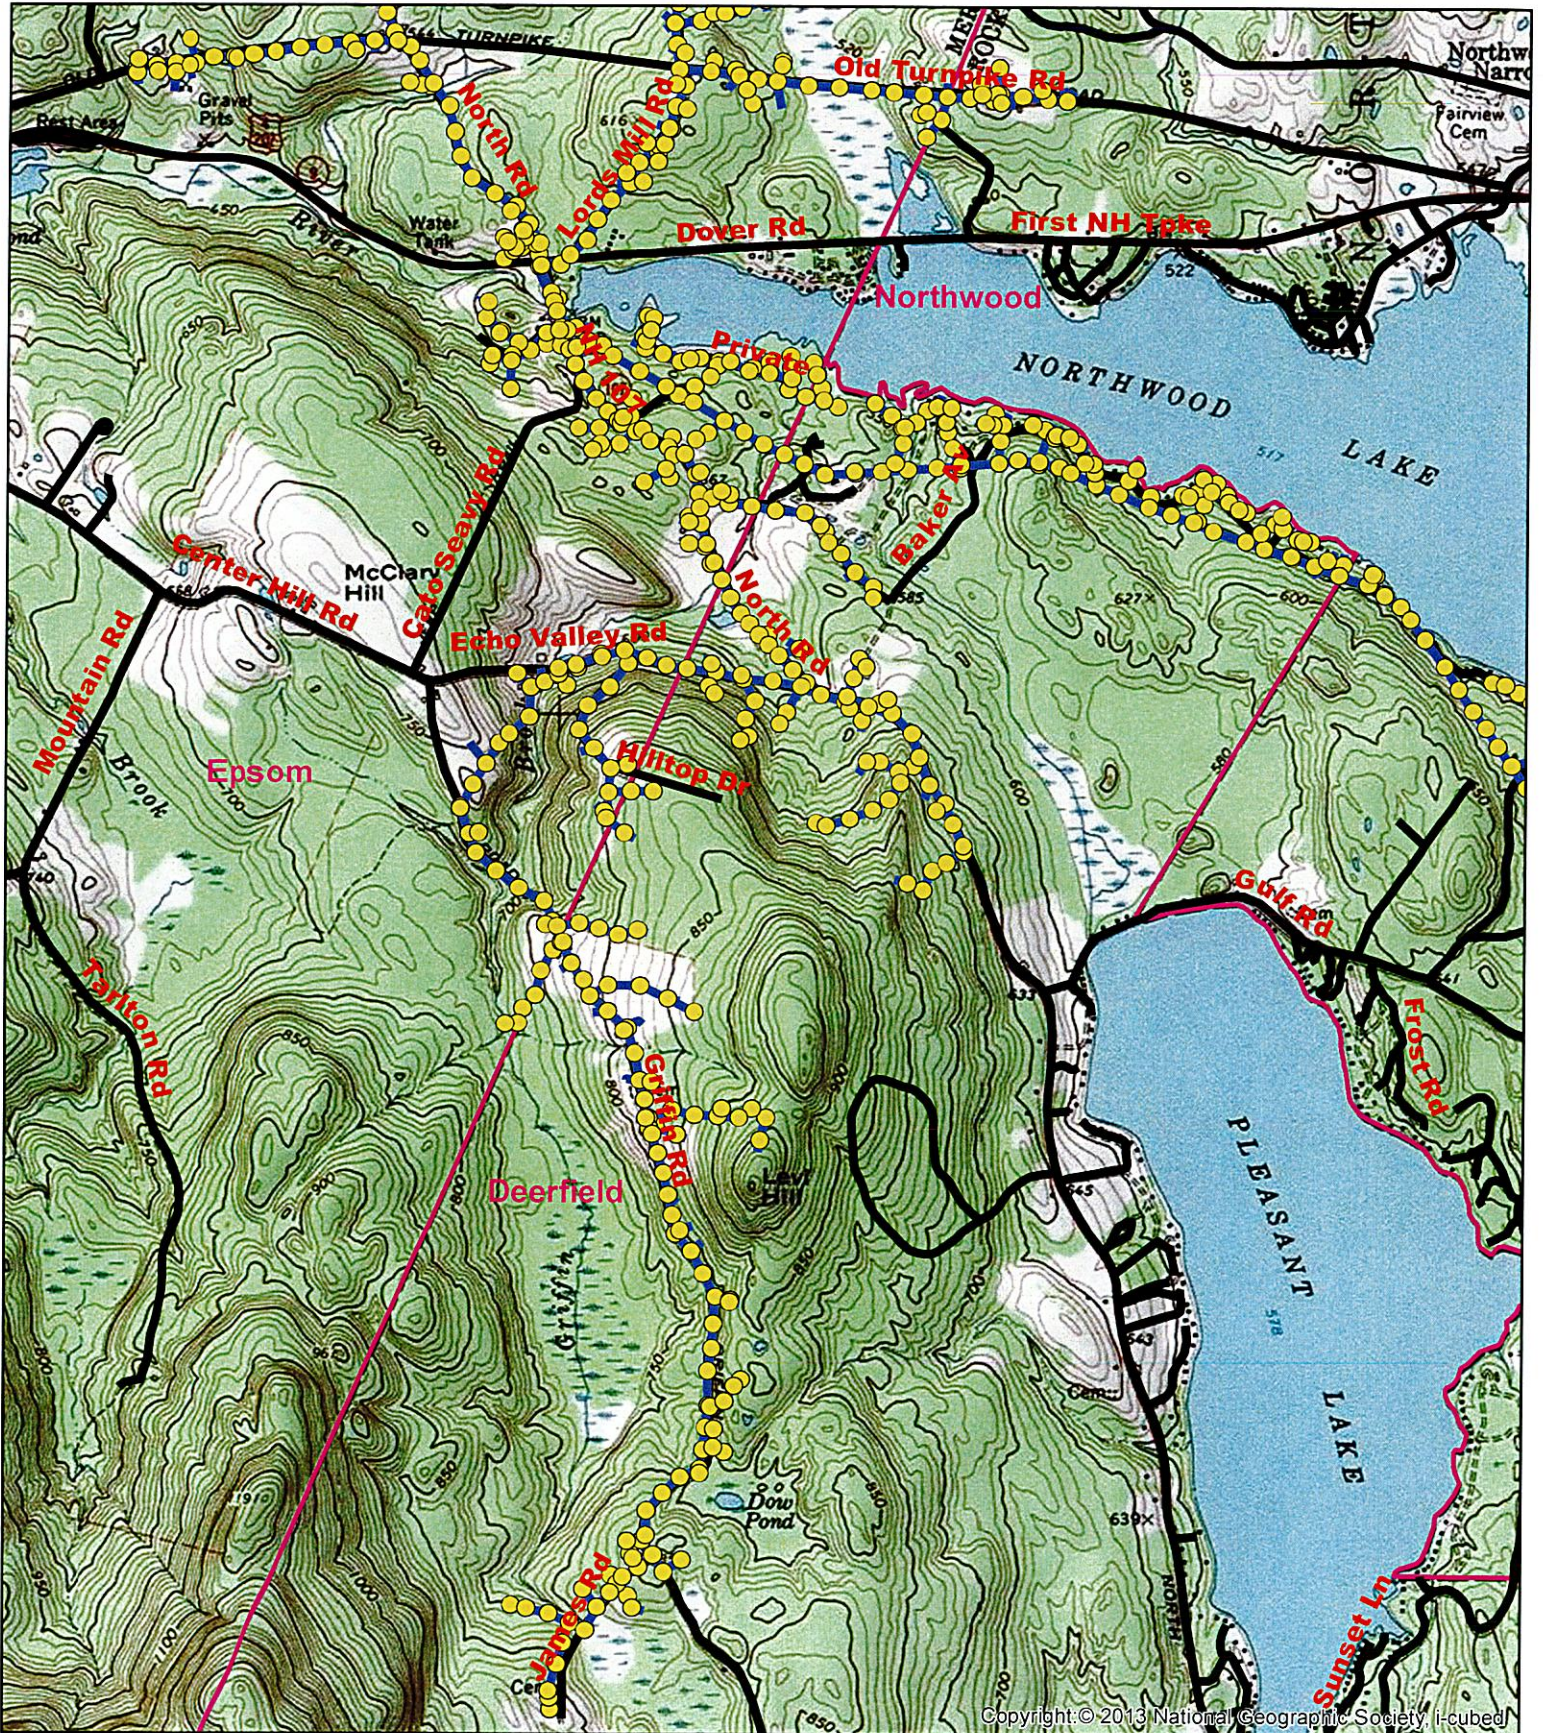

BS13 Feeder 3 Line
 Barnstead, Deerfield, Epsom, Northwood, Pittsfield
 2023 Treatment Map
 224.45 Potential Acres
 Alton / Raymond District

- Legend
- BS13_Feeder_3_Line_and_Taps_Poles_Deerfield_Northwood_Epsom_Barnstead_Pittsfield
 - BS13_Feeder_3_Line_and_Taps_Spans_Deerfield_Northwood_Epsom_Barnstead_Pittsfield

BS13 Feeder 3 Line
Barnstead, Deerfield, Epsom, Northwood, Pittsfield
2023 Treatment Map
224.45 Potential Acres
Alton / Raymond District

1:24,000

Legend

- BS13_Feeder_3_Line_and_Taps_Poles_Deerfield_Northwood_Epsom_Barnstead_Pittsfield
- BS13_Feeder_3_Line_and_Taps_Spans_Deerfield_Northwood_Epsom_Barnstead_Pittsfield

Copyright © 2013 National Geographic Society, I-cubed

BS13 Feeder 3 Line
 Barnstead, Deerfield, Epsom, Northwood, Pittsfield
 2023 Treatment Map
 224.45 Potential Acres
 Alton / Raymond District

1:24,000

BS13 Feeder 3 Line
 Barnstead, Deerfield, Epsom, Northwood, Pittsfield
 2023 Treatment Map
 224.45 Potential Acres
 Alton / Raymond District

- Legend**
- BS13_Feeder_3_Line_and_Taps_Poles_Deerfield_Northwood_Epsom_Barnstead_Pittsfield
 - BS13_Feeder_3_Line_and_Taps_Spans_Deerfield_Northwood_Epsom_Barnstead_Pittsfield