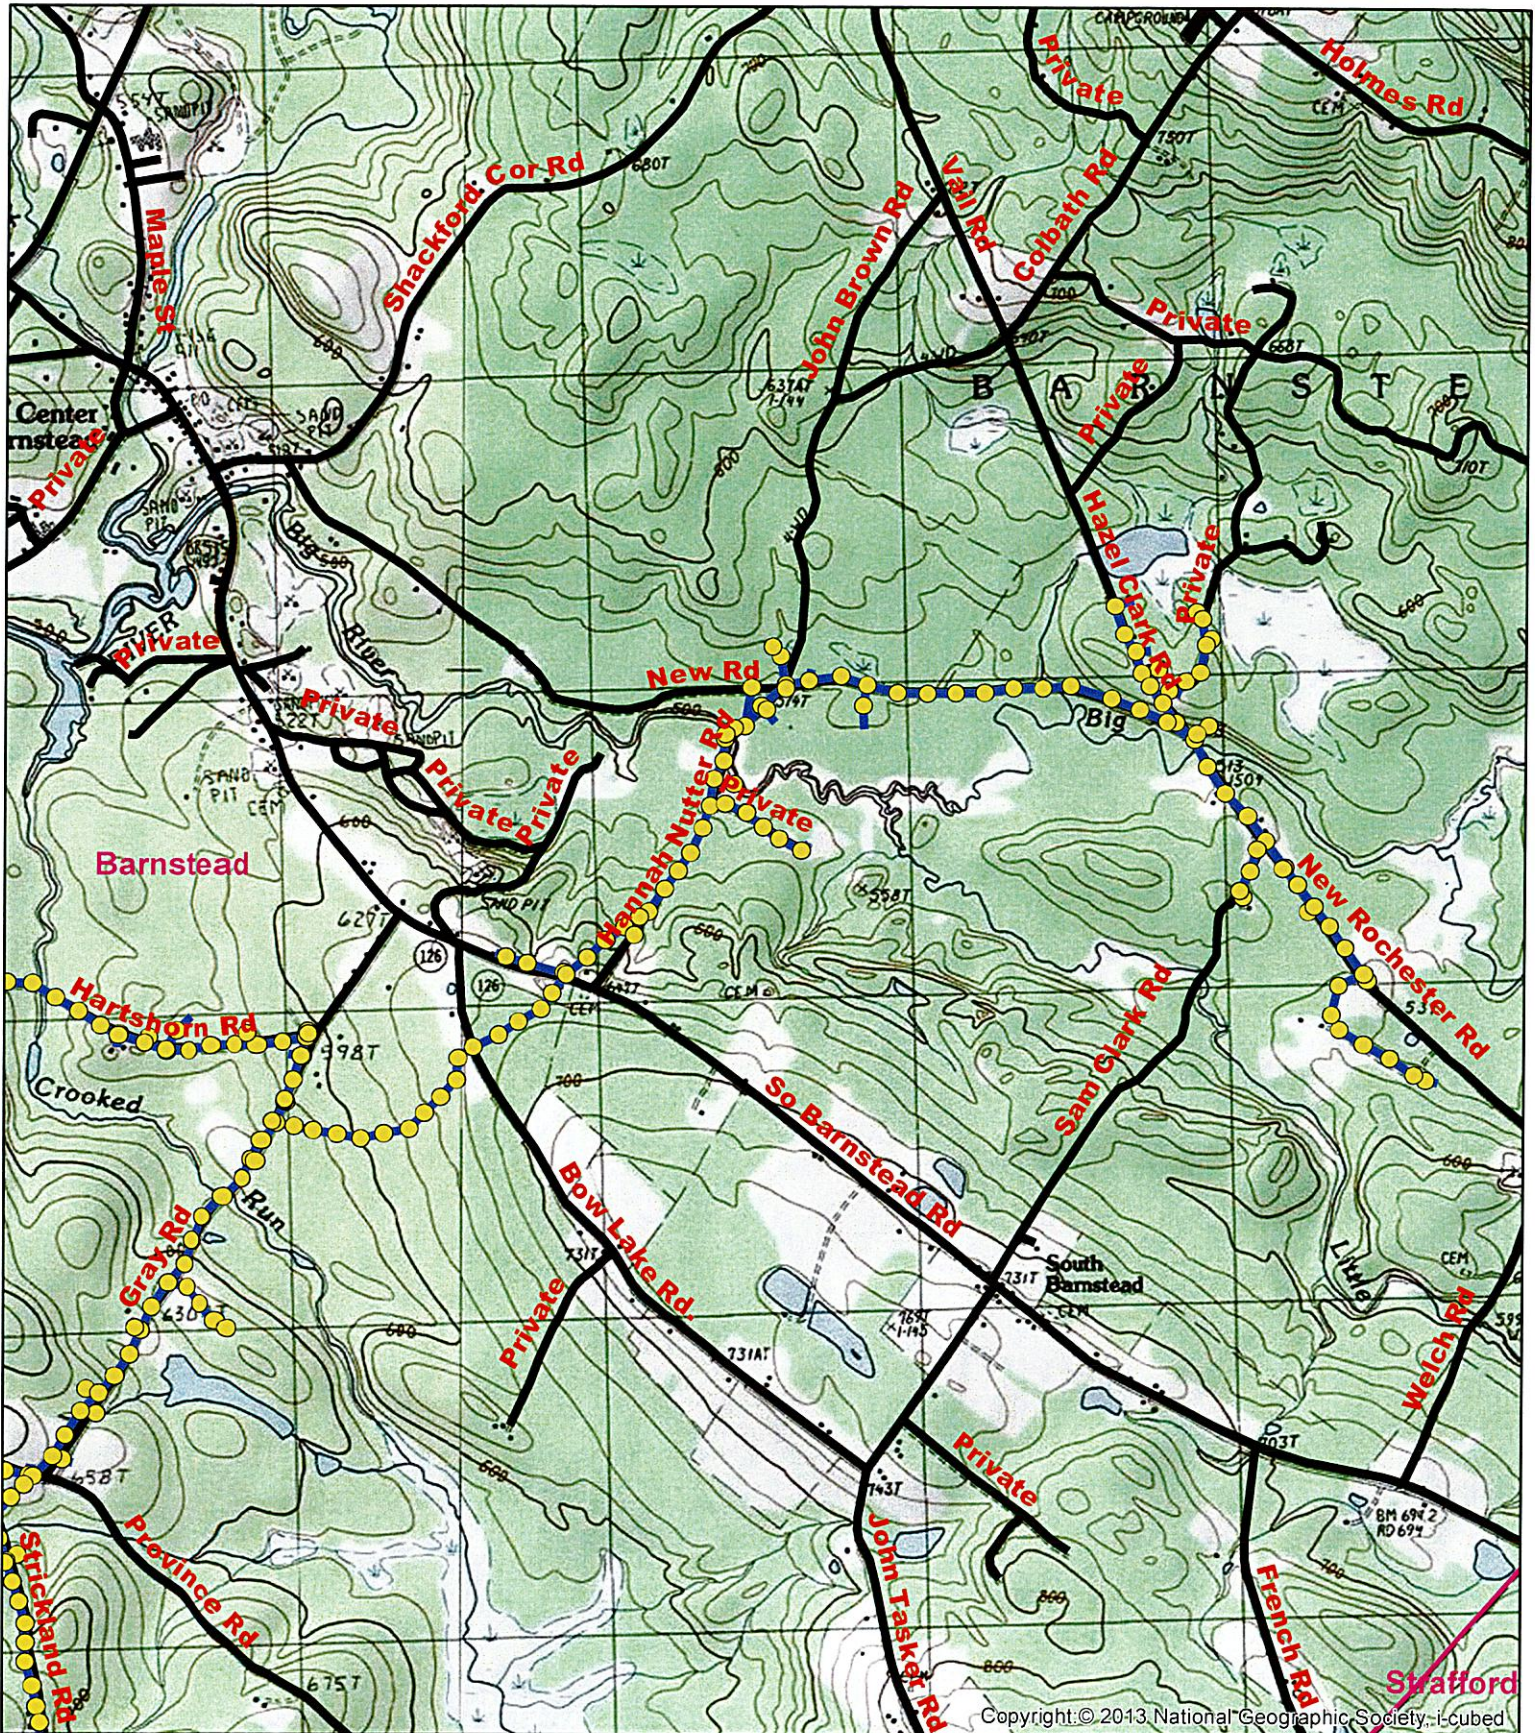

BS13 Feeder 3 Line
 Barnstead, Deerfield, Epsom, Northwood, Pittsfield
 2023 Treatment Map
 224.45 Potential Acres
 Alton / Raymond District

- Legend
- BS13_Feeder_3_Line_and_Taps_Poles_Deerfield_Northwood_Epsom_Barnstead_Pittsfield
 - BS13_Feeder_3_Line_and_Taps_Spans_Deerfield_Northwood_Epsom_Barnstead_Pittsfield

BS13 Feeder 3 Line
Barnstead, Deerfield, Epsom, Northwood, Pittsfield
2023 Treatment Map
224.45 Potential Acres
Alton / Raymond District

1:24,000

Legend

- BS13_Feeder_3_Line_and_Taps_Poles_Deerfield_Northwood_Epsom_Barnstead_Pittsfield
- BS13_Feeder_3_Line_and_Taps_Spans_Deerfield_Northwood_Epsom_Barnstead_Pittsfield

Copyright © 2013 National Geographic Society, I-cubed

BS13 Feeder 3 Line
 Barnstead, Deerfield, Epsom, Northwood, Pittsfield
 2023 Treatment Map
 224.45 Potential Acres
 Alton / Raymond District

- Legend
- BS13_Feeder_3_Line_and_Taps_Poles_Deerfield_Northwood_Epsom_Barnstead_Pittsfield
 - BS13_Feeder_3_Line_and_Taps_Spans_Deerfield_Northwood_Epsom_Barnstead_Pittsfield

BS13 Feeder 3 Line
 Barnstead, Deerfield, Epsom, Northwood, Pittsfield
 2023 Treatment Map
 224.45 Potential Acres
 Alton / Raymond District

- Legend**
- BS13_Feeder_3_Line_and_Taps_Poles_Deerfield_Northwood_Epsom_Barnstead_Pittsfield
 - BS13_Feeder_3_Line_and_Taps_Spans_Deerfield_Northwood_Epsom_Barnstead_Pittsfield