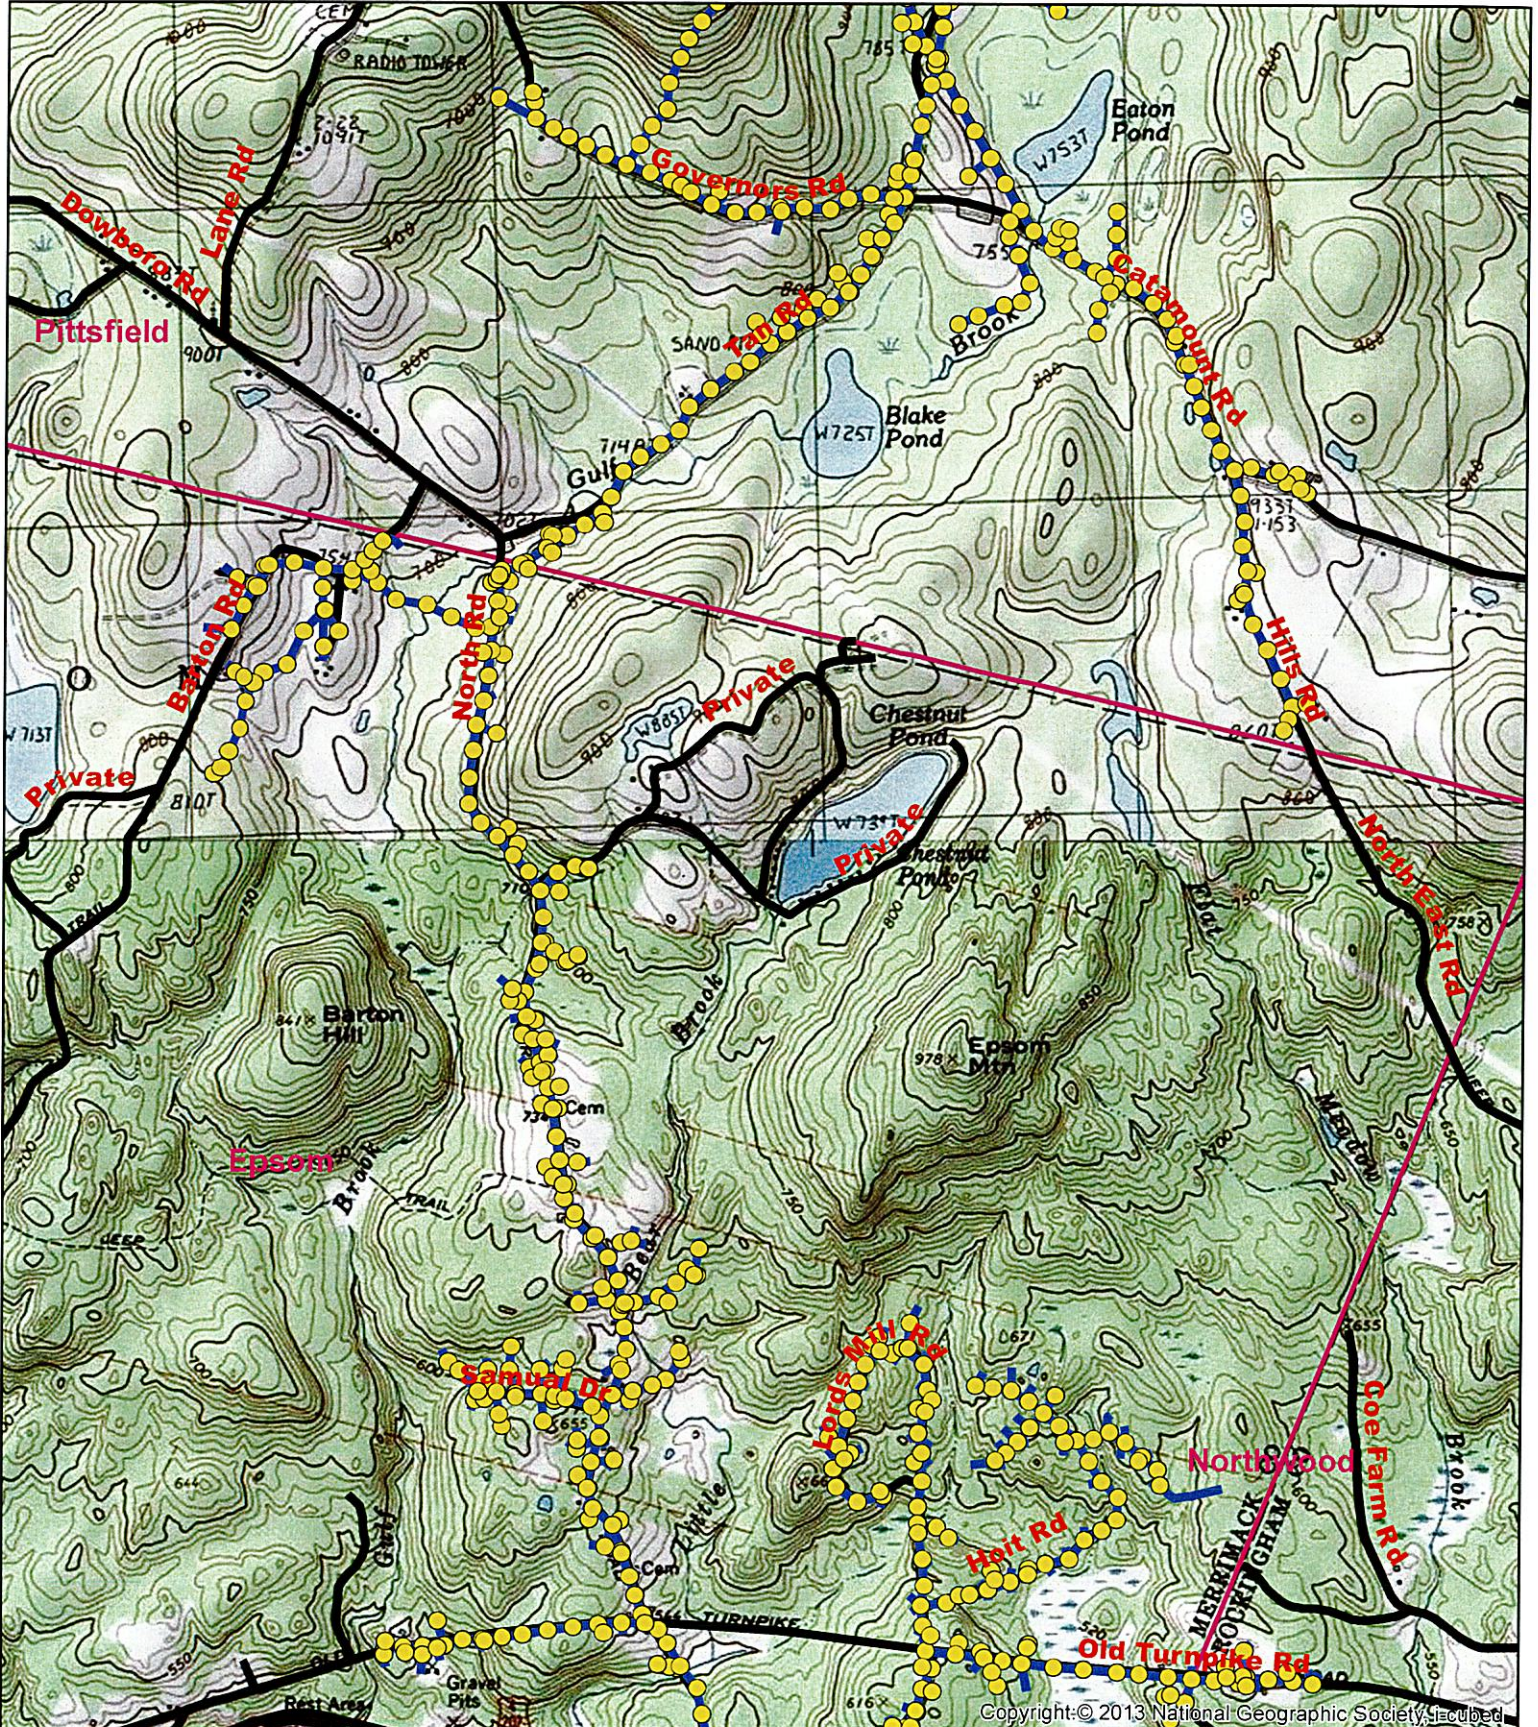

BS13 Feeder 3 Line
Barnstead, Deerfield, Epsom, Northwood, Pittsfield
2023 Treatment Map
224.45 Potential Acres
Alton / Raymond District

1:24,000

Legend

- BS13_Feeder_3_Line_and_Taps_Poles_Deerfield_Northwood_Epsom_Barnstead_Pittsfield
- BS13_Feeder_3_Line_and_Taps_Spans_Deerfield_Northwood_Epsom_Barnstead_Pittsfield

Copyright: © 2013 National Geographic Society, Inc.